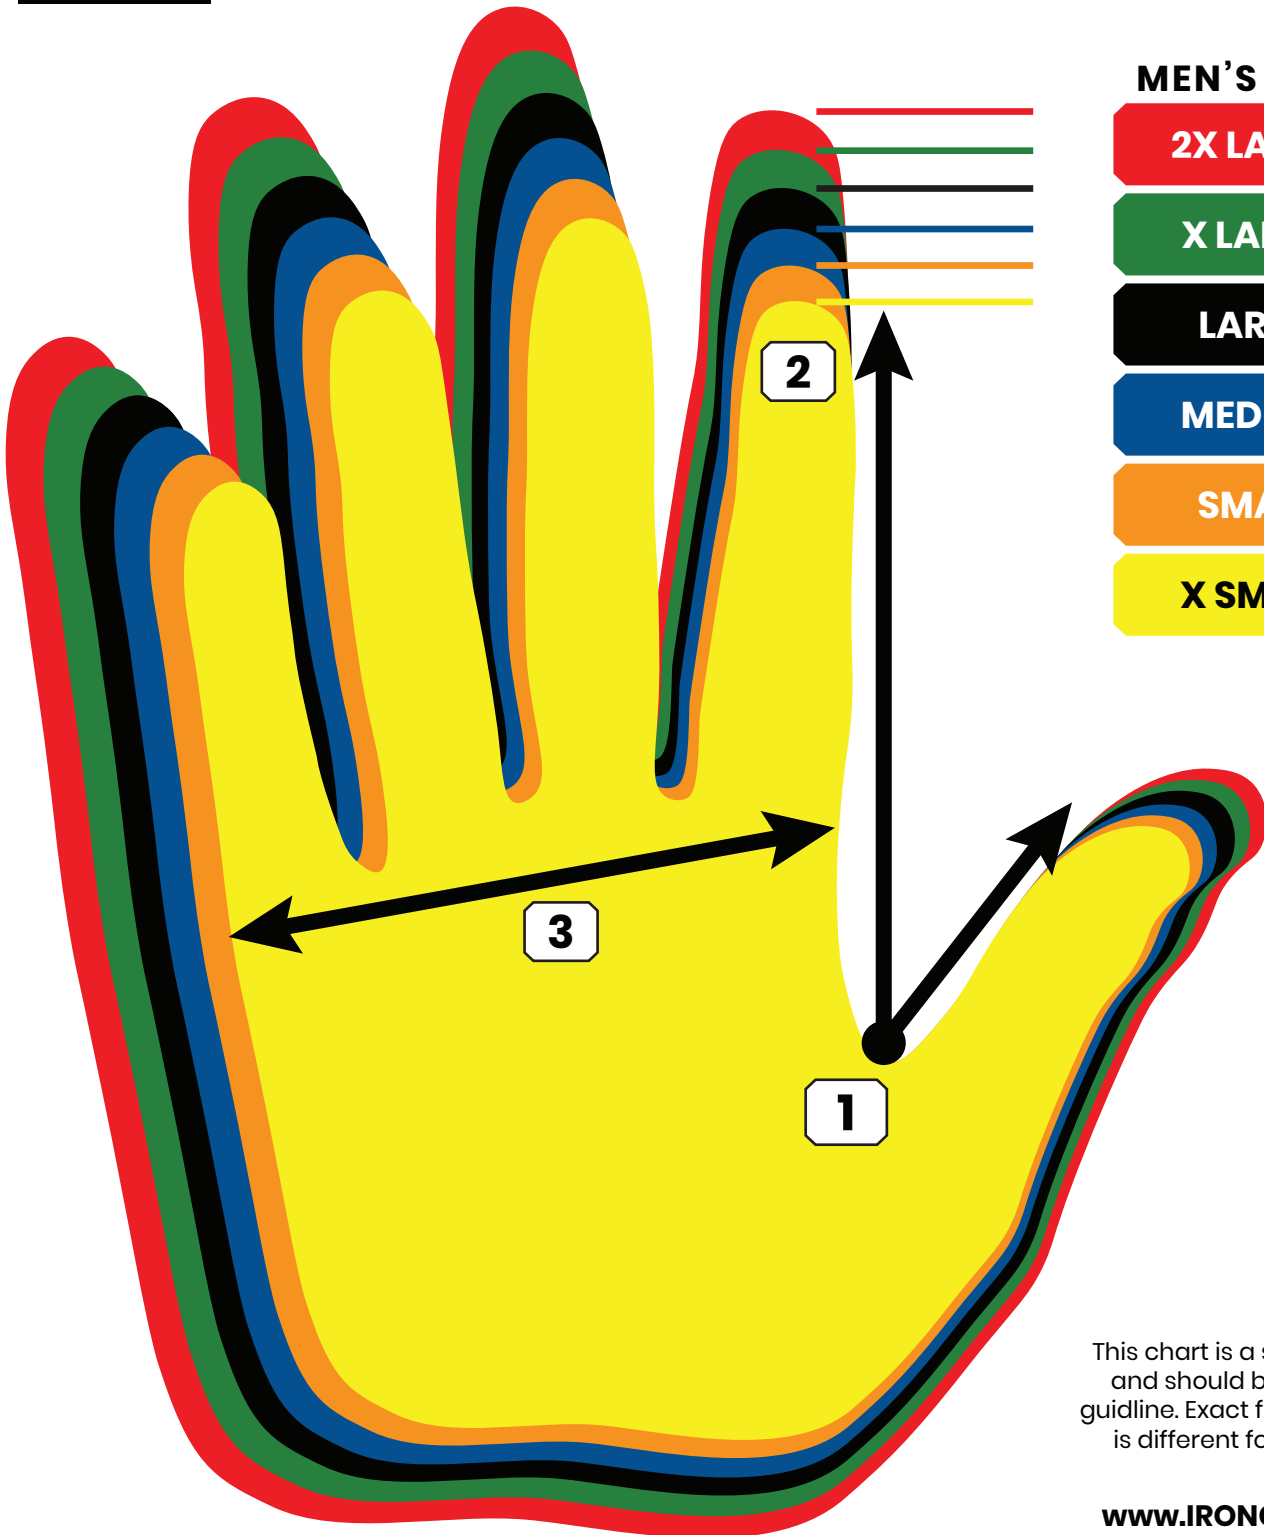

GLOVE SIZING CHART - PRINT VERSION

1.00 in
(25.4mm)

THIS CHART MUST BE PRINTED FOR USE

For accuracy
this square must
print 1.00in or
25.4mm all sides

HOW TO MEASURE:

Line up the thumb crotch vertex **1**

Line up tip of index finger for size **2**

If glove is too tight, size up using width **3**

MEN'S SIZES

2X LARGE

X LARGE

LARGE

MEDIUM

SMALL

X SMALL

This chart is a starting point
and should be used as a
guideline. Exact fit and comfort
is different for everyone.